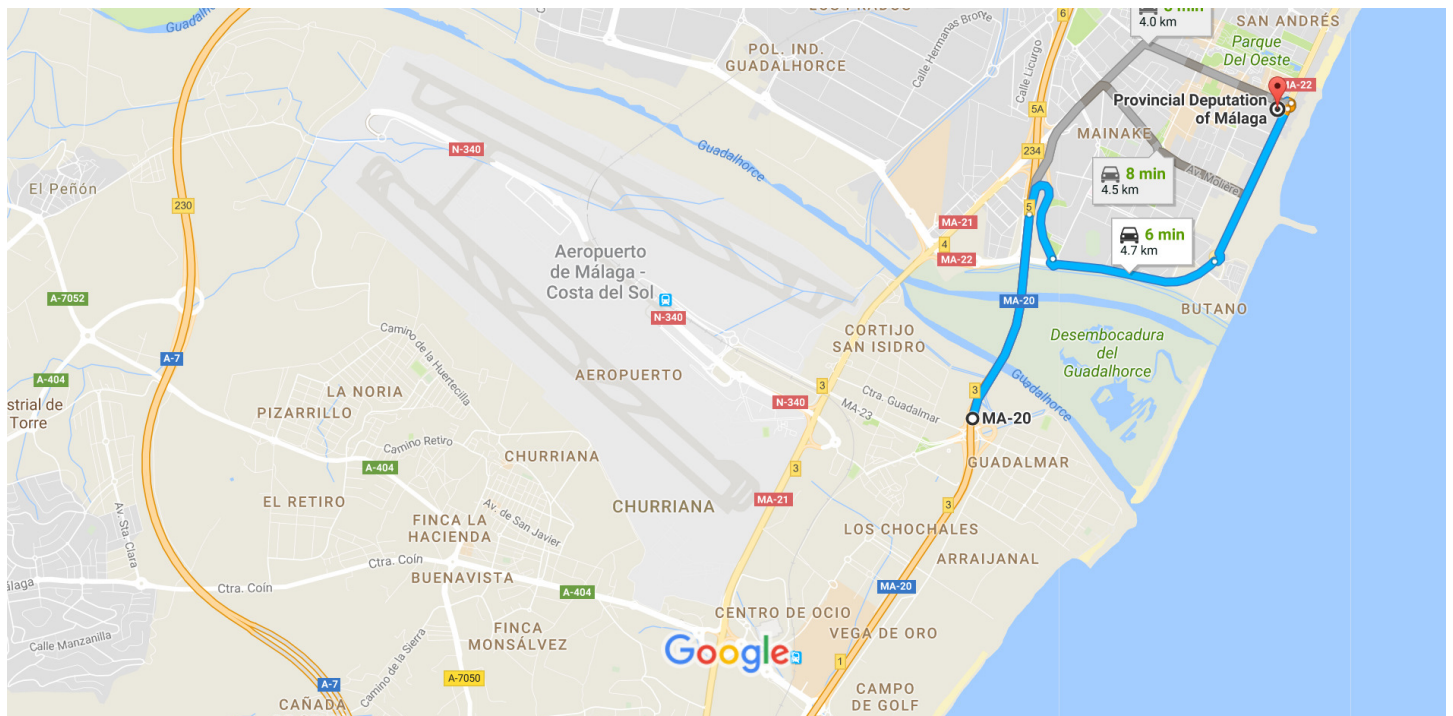

MA-20, 29004 Málaga to diputacion de malaga

Drive 4.7 km, 6 min

How to get off the MA-20 motorway to the Diputación HQ

Map data ©2017 Google, Inst. Geogr. Nacional Spain 500 m

via MA-20 and Autovía de Acceso al Puerto de Málaga/N-340

6 min

Fastest route, lighter traffic than usual

4.7 km

via MA-20 and Av. de los Guindos

8 min

4.0 km

via MA-20 and Av. Molière

8 min

4.5 km